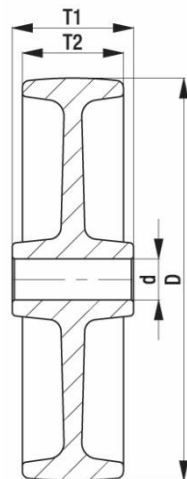

*"Experts in Specialist
Wheels & Tyres"*

PRODUCT INFORMATION

Nylon Wheel

Material: White nylon.

Part number:	793724
Wheel diameter (D):	100mm
Tread width (T2):	32mm
Tread hardness:	70° Shore D
Wheel bearing:	Plain bearing
Wheel bore (d):	12mm
Hub length (T1):	44mm
Load capacity 3km/h:	270kg
Rolling resistance:	Excellent
Operating noise:	Reasonable
Floor preservation:	Reasonable