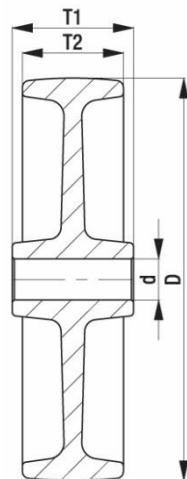

*"Experts in Specialist
Wheels & Tyres"*

PRODUCT INFORMATION

Nylon Wheel

Material: White nylon.

Part number:	690800
Wheel diameter (D):	100mm
Tread width (T2):	37mm
Tread hardness:	70° Shore D
Wheel bearing:	Plain bearing
Wheel bore (d):	15mm
Hub length (T1):	45mm
Load capacity 3km/h:	500kg
Rolling resistance:	Excellent
Operating noise:	Reasonable
Floor preservation:	Reasonable