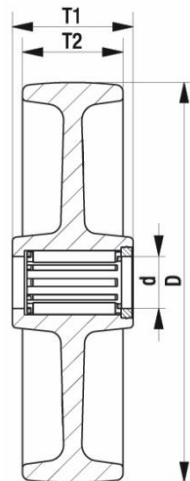

*"Experts in Specialist
Wheels & Tyres"*

PRODUCT INFORMATION

Polypropylene Wheel

Material: White polypropylene.

Part number:	124600
Wheel diameter (D):	125mm
Tread width (T2):	37mm
Tread hardness:	70° Shore D
Wheel bearing:	Roller bearing
Wheel bore (d):	14mm
Hub length (T1):	47mm
Load capacity 3km/h:	170kg
Rolling resistance:	Excellent
Operating noise:	Reasonable
Floor preservation:	Reasonable