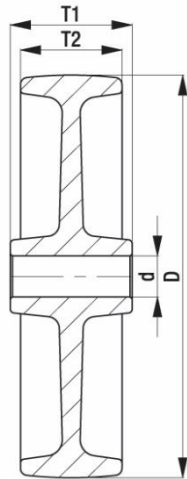

# Nylon Wheel

**Material:** White nylon.

<b>Part number:</b>	793727
<b>Wheel diameter (D):</b>	125mm
<b>Tread width (T2):</b>	35mm
<b>Tread hardness:</b>	70° Shore D
<b>Wheel bearing:</b>	Plain bearing
<b>Wheel bore (d):</b>	12mm
<b>Hub length (T1):</b>	44mm
<b>Load capacity 3km/h:</b>	350kg
<b>Rolling resistance:</b>	Excellent
<b>Operating noise:</b>	Reasonable
<b>Floor preservation:</b>	Reasonable