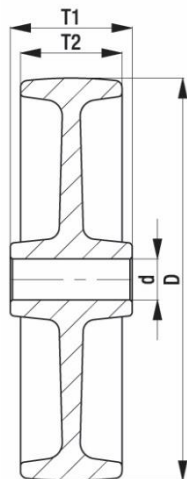

# Nylon Wheel

**Material:** White nylon.

<b>Part number:</b>	692400
<b>Wheel diameter (D):</b>	125mm
<b>Tread width (T2):</b>	40mm
<b>Tread hardness:</b>	70° Shore D
<b>Wheel bearing:</b>	Plain bearing
<b>Wheel bore (d):</b>	15mm
<b>Hub length (T1):</b>	45mm
<b>Load capacity 3km/h:</b>	700kg
<b>Rolling resistance:</b>	Excellent
<b>Operating noise:</b>	Reasonable
<b>Floor preservation:</b>	Reasonable