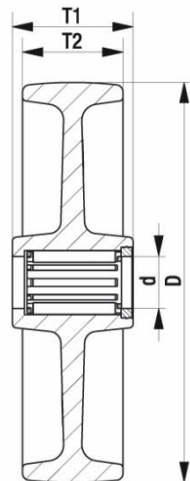

*"Experts in Specialist
Wheels & Tyres"*

PRODUCT INFORMATION

Nylon Wheel

Material: White nylon.

Part number:	233000
Wheel diameter (D):	152mm
Tread width (T2):	40mm
Tread hardness:	70° Shore D
Wheel bearing:	Roller bearing
Wheel bore (d):	20mm
Hub length (T1):	58mm
Load capacity 3km/h:	350kg
Rolling resistance:	Excellent
Operating noise:	Reasonable
Floor preservation:	Reasonable