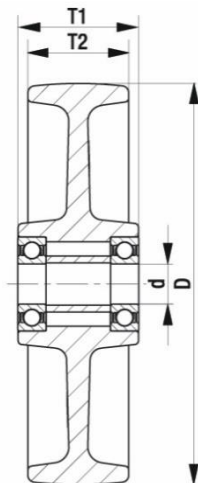

# Nylon Wheel

**Material:** White nylon.

<b>Part number:</b>	747044
<b>Wheel diameter (D):</b>	250mm
<b>Tread width (T2):</b>	50mm
<b>Tread hardness:</b>	70° Shore D
<b>Wheel bearing:</b>	Ball bearings
<b>Wheel bore (d):</b>	25mm
<b>Hub length (T1):</b>	60mm
<b>Load capacity 3km/h:</b>	1500kg
<b>Rolling resistance:</b>	Excellent
<b>Operating noise:</b>	Reasonable
<b>Floor preservation:</b>	Reasonable