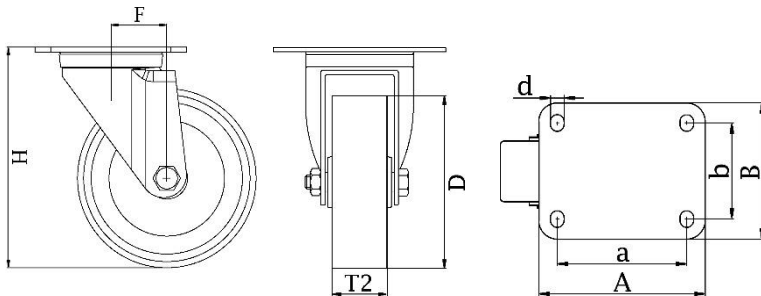

*"Experts in Specialist
Wheels & Tyres"*

PRODUCT INFORMATION

322 Series Top Plate Castor

Material: Zinc plated swivel bracket with top plate fitting. White nylon wheel.

Part number:	22125S
Wheel diameter (D):	125mm
Tread width (T2):	35mm
Tread hardness:	70° Shore D
Wheel bearing:	Roller bearing
Top plate size (AxB):	106x86mm
Fixing hole spacing (axb):	80x60mm
Fixing hole size (d):	9mm
Offset (F):	39mm
Overall height (H):	154mm
Load capacity 3km/h:	270kg
Rolling resistance:	Excellent
Operating noise:	Reasonable
Floor preservation:	Reasonable