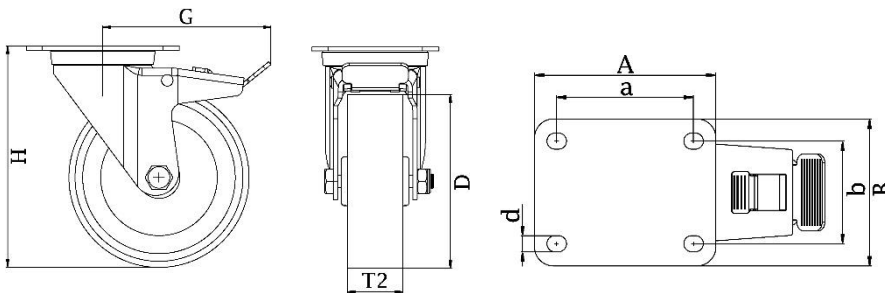

*"Experts in Specialist
Wheels & Tyres"*

PRODUCT INFORMATION

322 Series Top Plate Castor

Material: Zinc plated swivel/brake bracket with top plate fitting. White nylon wheel.

Part number:	22125B
Wheel diameter (D):	125mm
Tread width (T2):	35mm
Tread hardness:	70° Shore D
Wheel bearing:	Roller bearing
Top plate size (AxB):	106x86mm
Fixing hole spacing (axb):	80x60mm
Fixing hole size (d):	9mm
Brake pedal radius (G):	119mm
Overall height (H):	154mm
Load capacity 3km/h:	270kg
Rolling resistance:	Excellent
Operating noise:	Reasonable
Floor preservation:	Reasonable