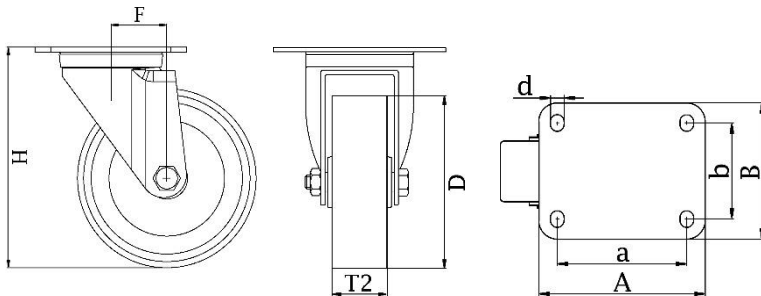

*"Experts in Specialist
Wheels & Tyres"*

PRODUCT INFORMATION

LH Series Top Plate Castor

Material: Zinc plated swivel bracket with top plate fitting. White nylon wheel.

Part number:	754637
Wheel diameter (D):	80mm
Tread width (T2):	37mm
Tread hardness:	70° Shore D
Wheel bearing:	Plain bearing
Top plate size (AxB):	100x85mm
Fixing hole spacing (axb):	80x60mm
Fixing hole size (d):	9mm
Offset (F):	45mm
Overall Height (H):	120mm
Load capacity 3km/h:	350kg
Rolling resistance:	Excellent
Operating noise:	Reasonable
Floor preservation:	Reasonable