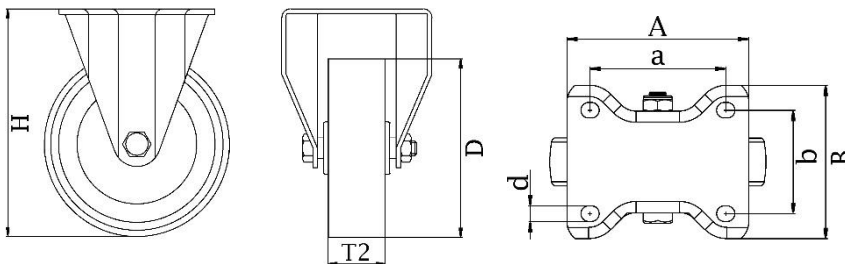

# LH Series Top Plate Castor

**Material:** Zinc plated fixed bracket with top plate fitting. White nylon wheel.

<b>Part number:</b>	754083
<b>Wheel diameter (D):</b>	80mm
<b>Tread width (T2):</b>	37mm
<b>Tread hardness:</b>	70° Shore D
<b>Wheel bearing:</b>	Plain bearing
<b>Top plate size (AxB):</b>	102x88mm
<b>Fixing hole spacing (axb):</b>	80x60mm
<b>Fixing hole size (d):</b>	9mm
<b>Overall height (H):</b>	120mm
<b>Load capacity 3km/h:</b>	350kg
<b>Rolling resistance:</b>	Excellent
<b>Operating noise:</b>	Reasonable
<b>Floor preservation:</b>	Reasonable