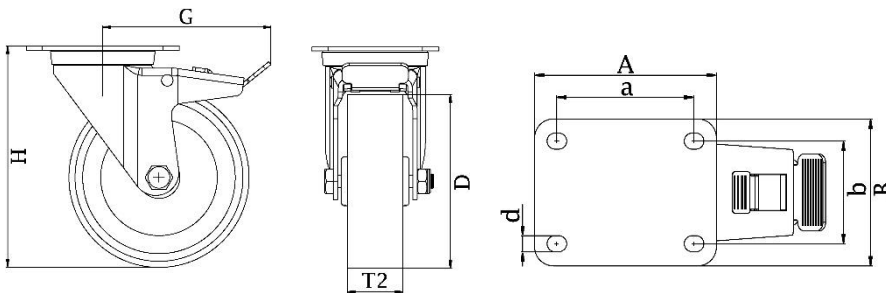

*"Experts in Specialist
Wheels & Tyres"*

PRODUCT INFORMATION

LH Series Top Plate Castor

Material: Zinc plated swivel/brake bracket with top plate fitting.
White nylon wheel.

Part number:	754638
Wheel diameter (D):	80mm
Tread width (T2):	37mm
Tread hardness:	70° Shore D
Wheel bearing:	Plain bearing
Top plate size (AxB):	100x85mm
Fixing hole spacing (axb):	80x60mm
Fixing hole size (d):	9mm
Brake pedal radius (G):	130mm
Overall height (H):	120mm
Load capacity 3km/h:	350kg
Rolling resistance:	Excellent
Operating noise:	Reasonable
Floor preservation:	Reasonable