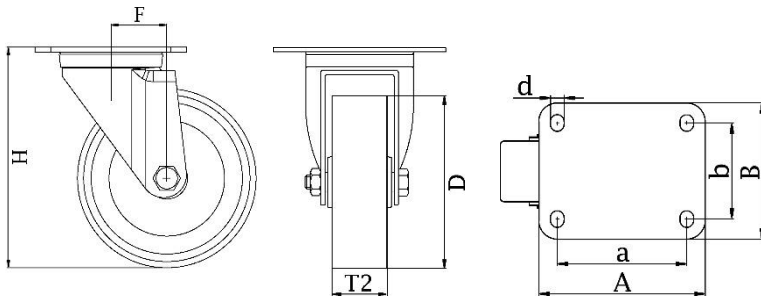

# LH Series Top Plate Castor

**Material:** Zinc plated swivel bracket with top plate fitting. White nylon wheel.

<b>Part number:</b>	754639
<b>Wheel diameter (D):</b>	80mm
<b>Tread width (T2):</b>	37mm
<b>Tread hardness:</b>	70° Shore D
<b>Wheel bearing:</b>	Ball bearings
<b>Top plate size (AxB):</b>	100x85mm
<b>Fixing hole spacing (axb):</b>	80x60mm
<b>Fixing hole size (d):</b>	9mm
<b>Offset (F):</b>	45mm
<b>Overall height (H):</b>	120mm
<b>Load capacity 3km/h:</b>	350kg
<b>Rolling resistance:</b>	Excellent
<b>Operating noise:</b>	Reasonable
<b>Floor preservation:</b>	Reasonable