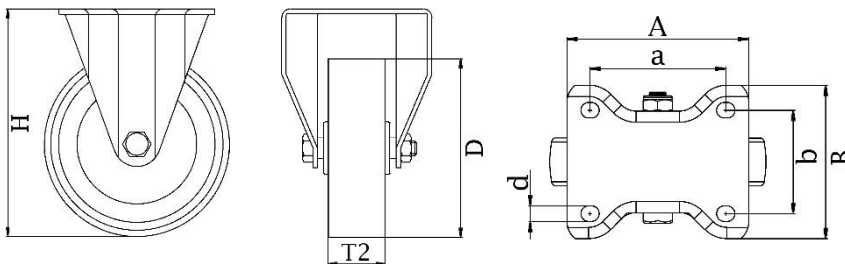

*"Experts in Specialist
Wheels & Tyres"*

PRODUCT INFORMATION

LH Series Top Plate Castor

Material: Zinc plated fixed bracket with top plate fitting. White nylon wheel.

Part number:	754084
Wheel diameter (D):	80mm
Tread width (T2):	37mm
Tread hardness:	70° Shore D
Wheel bearing:	Ball bearings
Top plate size (AxB):	102x88mm
Fixing hole spacing (axb):	80x60mm
Fixing hole size (d):	9mm
Overall height (H):	120mm
Load capacity 3km/h:	350kg
Rolling resistance:	Excellent
Operating noise:	Reasonable
Floor preservation:	Reasonable