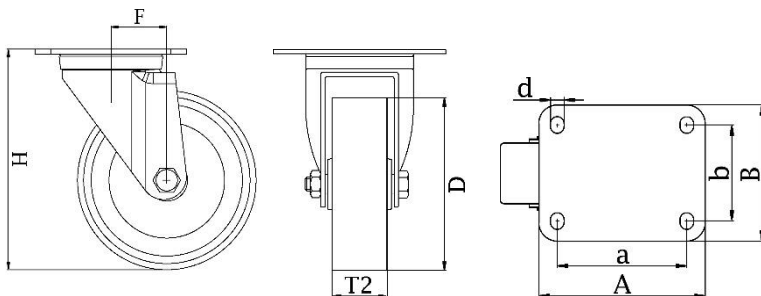

*"Experts in Specialist
Wheels & Tyres"*

PRODUCT INFORMATION

LH Series Top Plate Castor

Material: Zinc plated swivel bracket with top plate fitting. White nylon wheel.

Part number:	136800
Wheel diameter (D):	100mm
Tread width (T2):	37mm
Tread hardness:	70° Shore D
Wheel bearing:	Ball bearings
Top plate size (AxB):	100x85mm
Fixing hole spacing (axb):	80x60mm
Fixing hole size (d):	9mm
Offset (F):	45mm
Overall height (H):	140mm
Load capacity 3km/h:	500kg
Rolling resistance:	Excellent
Operating noise:	Reasonable
Floor preservation:	Reasonable