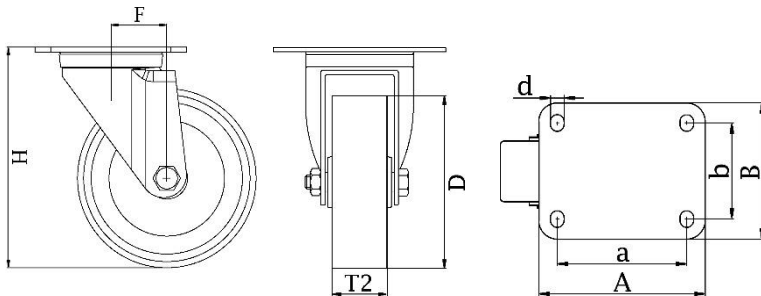

*"Experts in Specialist
Wheels & Tyres"*

PRODUCT INFORMATION

LH Series Top Plate Castor

Material: Zinc plated swivel bracket with top plate fitting. White nylon wheel.

Part number:	238964
Wheel diameter (D):	125mm
Tread width (T2):	40mm
Tread hardness:	70° Shore D
Wheel bearing:	Plain bearing
Top plate size (AxB):	100x85mm
Fixing hole spacing (axb):	80x60mm
Fixing hole size (d):	9mm
Offset (F):	45mm
Overall height (H):	165mm
Load capacity 3km/h:	700kg
Rolling resistance:	Excellent
Operating noise:	Reasonable
Floor preservation:	Reasonable