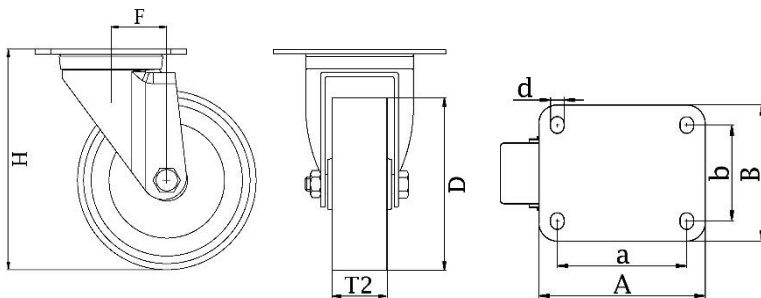

# LH Series Top Plate Castor

**Material:** Zinc plated swivel bracket with top plate fitting. White nylon wheel.

<b>Part number:</b>	235366
<b>Wheel diameter (D):</b>	125mm
<b>Tread width (T2):</b>	40mm
<b>Tread hardness:</b>	70° Shore D
<b>Wheel bearing:</b>	Ball bearings
<b>Top plate size (AxB):</b>	100x85mm
<b>Fixing hole spacing (axb):</b>	80x60mm
<b>Fixing hole size (d):</b>	9mm
<b>Offset (F):</b>	45mm
<b>Overall height (H):</b>	165mm
<b>Load capacity 3km/h:</b>	700kg
<b>Rolling resistance:</b>	Excellent
<b>Operating noise:</b>	Reasonable
<b>Floor preservation:</b>	Reasonable