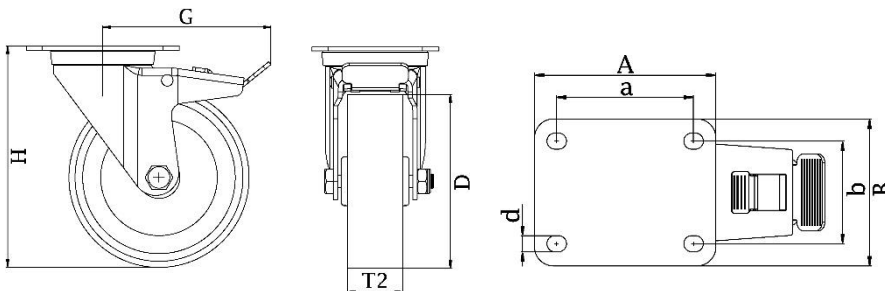

# LH Series Top Plate Castor

**Material:** Zinc plated swivel/brake bracket with top plate fitting.  
White nylon wheel.

<b>Part number:</b>	605865
<b>Wheel diameter (D):</b>	125mm
<b>Tread width (T2):</b>	40mm
<b>Tread hardness:</b>	70° Shore D
<b>Wheel bearing:</b>	Ball bearings
<b>Top plate size (AxB):</b>	100x85mm
<b>Fixing hole spacing (axb):</b>	80x60mm
<b>Fixing hole size (d):</b>	9mm
<b>Brake pedal radius (G):</b>	141mm
<b>Overall height (H):</b>	165mm
<b>Load capacity 3km/h:</b>	700kg
<b>Rolling resistance:</b>	Excellent
<b>Operating noise:</b>	Reasonable
<b>Floor preservation:</b>	Reasonable