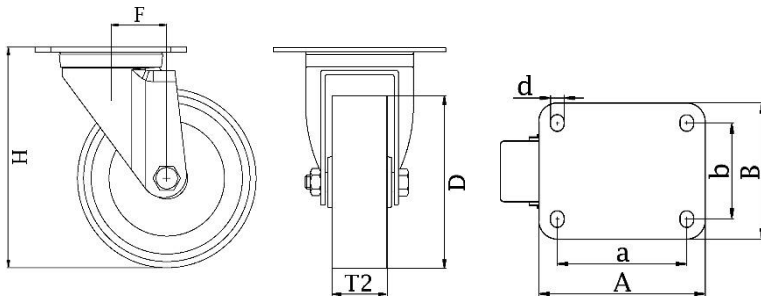

# 800 Series Top Plate Castor

**Material:** Zinc plated swivel bracket with top plate fitting. White nylon wheel.

<b>Part number:</b>	130024
<b>Wheel diameter (D):</b>	125mm
<b>Tread width (T2):</b>	45mm
<b>Tread hardness:</b>	70° Shore D
<b>Wheel bearing:</b>	Ball bearings
<b>Top plate size (AxB):</b>	135x110mm
<b>Fixing hole spacing (axb):</b>	105x75-80mm
<b>Fixing hole size (d):</b>	11mm
<b>Offset (F):</b>	50mm
<b>Overall height (H):</b>	178mm
<b>Load capacity 3km/h:</b>	650kg
<b>Rolling resistance:</b>	Excellent
<b>Operating noise:</b>	Reasonable
<b>Floor preservation:</b>	Reasonable