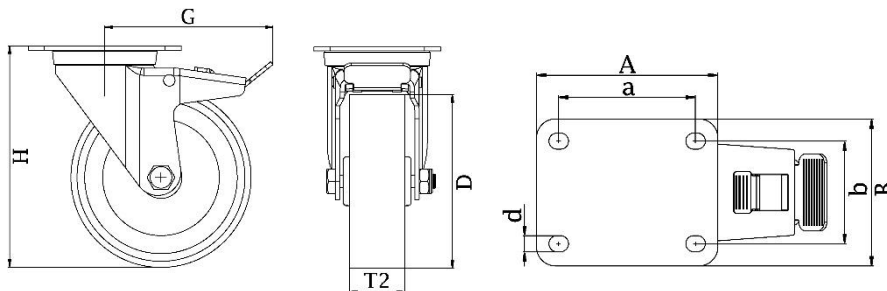

# 800 Series Top Plate Castor

**Material:** Zinc plated swivel/brake bracket with top plate fitting.  
White nylon wheel.

<b>Part number:</b>	130026
<b>Wheel diameter (D):</b>	125mm
<b>Tread width (T2):</b>	45mm
<b>Tread hardness:</b>	70° Shore D
<b>Wheel bearing:</b>	Ball bearings
<b>Top plate size (AxB):</b>	135x110mm
<b>Fixing hole spacing (axb):</b>	105x75-80mm
<b>Fixing hole size (d):</b>	11mm
<b>Brake pedal radius (G):</b>	162mm
<b>Overall height (H):</b>	178mm
<b>Load capacity 3km/h:</b>	650kg
<b>Rolling resistance:</b>	Excellent
<b>Operating noise:</b>	Reasonable
<b>Floor preservation:</b>	Reasonable