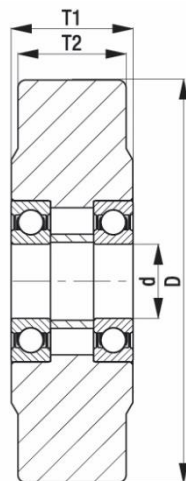

*"Experts in Specialist
Wheels & Tyres"*

PRODUCT INFORMATION

Cast Nylon Wheel

Material: Natural beige cast nylon.

Part number:	753983
Wheel diameter (D):	35mm
Tread width (T2):	28mm
Tread hardness:	80° Shore D
Wheel bearing:	Ball bearings
Wheel bore (d):	8mm
Hub length (T1):	28mm
Load capacity 3km/h:	100kg
Rolling resistance:	Excellent
Operating noise:	Reasonable
Floor preservation:	Reasonable