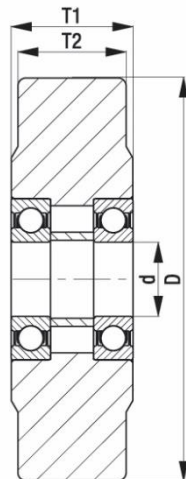

*"Experts in Specialist
Wheels & Tyres"*

PRODUCT INFORMATION

Cast Nylon Wheel

Material: Natural beige cast nylon.

Part number:	754377
Wheel diameter (D):	60mm
Tread width (T2):	32mm
Tread hardness:	80° Shore D
Wheel bearing:	Ball bearings
Wheel bore (d):	15mm
Hub length (T1):	35mm
Load capacity 3km/h:	350kg
Rolling resistance:	Excellent
Operating noise:	Reasonable
Floor preservation:	Reasonable