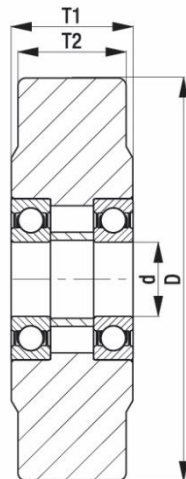

*"Experts in Specialist
Wheels & Tyres"*

PRODUCT INFORMATION

Cast Nylon Wheel

Material: Natural beige cast nylon.

Part number:	754379
Wheel diameter (D):	65mm
Tread width (T2):	40mm
Tread hardness:	80° Shore D
Wheel bearing:	Ball bearings
Wheel bore (d):	15mm
Hub length (T1):	45mm
Load capacity 3km/h:	650kg
Rolling resistance:	Excellent
Operating noise:	Reasonable
Floor preservation:	Reasonable