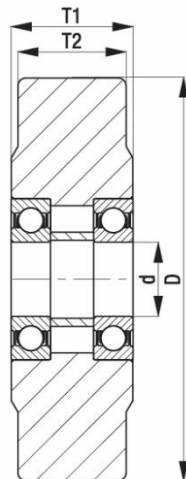

*"Experts in Specialist
Wheels & Tyres"*

PRODUCT INFORMATION

Cast Nylon Wheel

Material: Natural beige cast nylon.

Part number:	238568
Wheel diameter (D):	80mm
Tread width (T2):	40mm
Tread hardness:	80° Shore D
Wheel bearing:	Ball bearings
Wheel bore (d):	20mm
Hub length (T1):	45mm
Load capacity 3km/h:	1000kg
Rolling resistance:	Excellent
Operating noise:	Reasonable
Floor preservation:	Reasonable