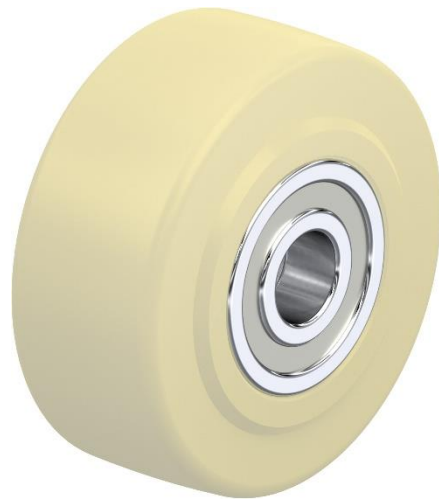

*"Experts in Specialist
Wheels & Tyres"*

PRODUCT INFORMATION

Cast Nylon Wheel

Material: Natural beige cast nylon.

Part number:	729910
Wheel diameter (D):	100mm
Tread width (T2):	40mm
Tread hardness:	80° Shore D
Wheel bearing:	Ball bearings
Wheel bore (d):	20mm
Hub length (T1):	45mm
Load capacity 3km/h:	1250kg
Rolling resistance:	Excellent
Operating noise:	Reasonable
Floor preservation:	Reasonable