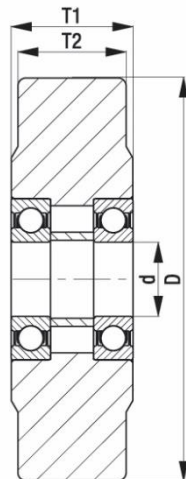

*"Experts in Specialist
Wheels & Tyres"*

PRODUCT INFORMATION

Cast Nylon Wheel

Material: Natural beige cast nylon.

Part number:	729910
Wheel diameter (D):	100mm
Tread width (T2):	40mm
Tread hardness:	80° Shore D
Wheel bearing:	Ball bearings
Wheel bore (d):	20mm
Hub length (T1):	45mm
Load capacity 3km/h:	1250kg
Rolling resistance:	Excellent
Operating noise:	Reasonable
Floor preservation:	Reasonable