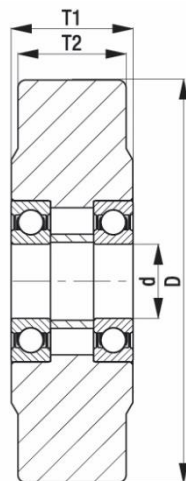

*"Experts in Specialist
Wheels & Tyres"*

PRODUCT INFORMATION

Cast Nylon Wheel

Material: Natural beige cast nylon.

Part number:	238584
Wheel diameter (D):	125mm
Tread width (T2):	55mm
Tread hardness:	80° Shore D
Wheel bearing:	Ball bearings
Wheel bore (d):	25mm
Hub length (T1):	60mm
Load capacity 3km/h:	2000kg
Rolling resistance:	Excellent
Operating noise:	Reasonable
Floor preservation:	Reasonable