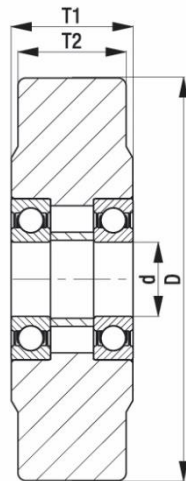

*"Experts in Specialist
Wheels & Tyres"*

PRODUCT INFORMATION

Cast Nylon Wheel

Material: Natural beige cast nylon.

Part number:	238626
Wheel diameter (D):	250mm
Tread width (T2):	65mm
Tread hardness:	80° Shore D
Wheel bearing:	Ball bearings
Wheel bore (d):	45mm
Hub length (T1):	70mm
Load capacity 3km/h:	5000kg
Rolling resistance:	Excellent
Operating noise:	Reasonable
Floor preservation:	Reasonable