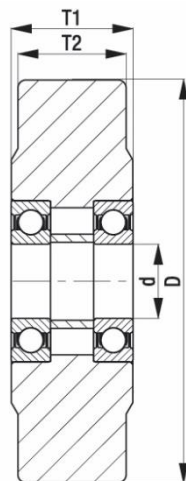

*"Experts in Specialist
Wheels & Tyres"*

PRODUCT INFORMATION

Cast Nylon Wheel

Material: Natural beige cast nylon.

Part number:	238642
Wheel diameter (D):	250mm
Tread width (T2):	80mm
Tread hardness:	80° Shore D
Wheel bearing:	Ball bearings
Wheel bore (d):	50mm
Hub length (T1):	90mm
Load capacity 3km/h:	6000kg
Rolling resistance:	Excellent
Operating noise:	Reasonable
Floor preservation:	Reasonable