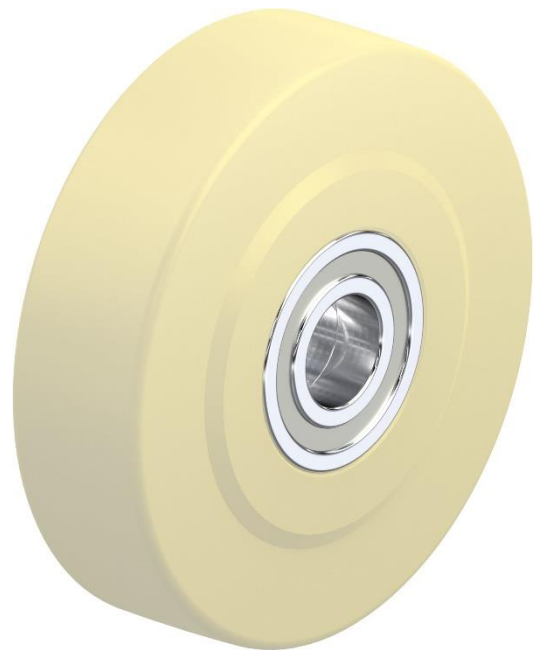

### Cast Nylon Wheel

**Material:** Natural beige cast nylon.

<b>Part number:</b>	238659
<b>Wheel diameter (D):</b>	300mm
<b>Tread width (T2):</b>	80mm
<b>Tread hardness:</b>	80° Shore D
<b>Wheel bearing:</b>	Ball bearings
<b>Wheel bore (d):</b>	55mm
<b>Hub length (T1):</b>	90mm
<b>Load capacity 3km/h:</b>	7000kg
<b>Rolling resistance:</b>	Excellent
<b>Operating noise:</b>	Reasonable
<b>Floor preservation:</b>	Reasonable