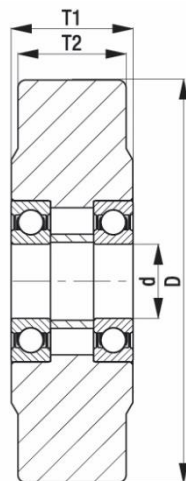

### Cast Nylon Wheel

**Material:** Natural beige cast nylon.

<b>Part number:</b>	238659
<b>Wheel diameter (D):</b>	300mm
<b>Tread width (T2):</b>	80mm
<b>Tread hardness:</b>	80° Shore D
<b>Wheel bearing:</b>	Ball bearings
<b>Wheel bore (d):</b>	55mm
<b>Hub length (T1):</b>	90mm
<b>Load capacity 3km/h:</b>	7000kg
<b>Rolling resistance:</b>	Excellent
<b>Operating noise:</b>	Reasonable
<b>Floor preservation:</b>	Reasonable