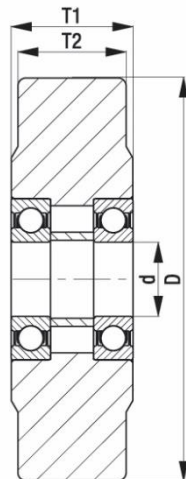

*"Experts in Specialist
Wheels & Tyres"*

PRODUCT INFORMATION

Cast Nylon Wheel

Material: Natural beige cast nylon.

Part number:	238667
Wheel diameter (D):	300mm
Tread width (T2):	110mm
Tread hardness:	80° Shore D
Wheel bearing:	Ball bearings
Wheel bore (d):	70mm
Hub length (T1):	120mm
Load capacity 3km/h:	10000kg
Rolling resistance:	Excellent
Operating noise:	Reasonable
Floor preservation:	Reasonable