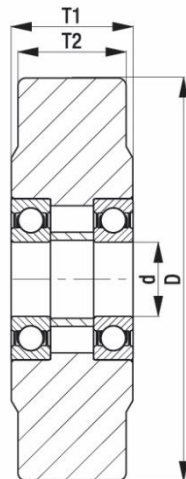

*"Experts in Specialist
Wheels & Tyres"*

PRODUCT INFORMATION

Cast Nylon Wheel

Material: Natural beige cast nylon.

Part number:	238675
Wheel diameter (D):	400mm
Tread width (T2):	110mm
Tread hardness:	80° Shore D
Wheel bearing:	Ball bearings
Wheel bore (d):	80mm
Hub length (T1):	120mm
Load capacity 3km/h:	12000kg
Rolling resistance:	Excellent
Operating noise:	Reasonable
Floor preservation:	Reasonable