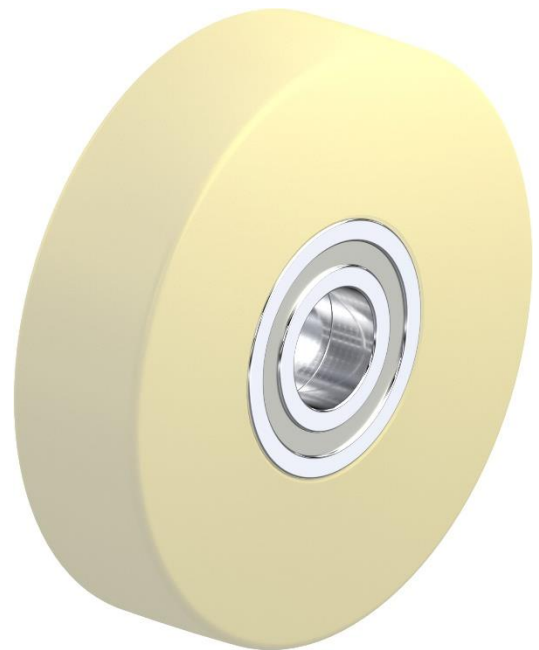

### Cast Nylon Wheel

**Material:** Natural beige cast nylon.

|                             |               |
|-----------------------------|---------------|
| <b>Part number:</b>         | 754376        |
| <b>Wheel diameter (D):</b>  | 500mm         |
| <b>Tread width (T2):</b>    | 130mm         |
| <b>Tread hardness:</b>      | 80° Shore D   |
| <b>Wheel bearing:</b>       | Ball bearings |
| <b>Wheel bore (d):</b>      | 100mm         |
| <b>Hub length (T1):</b>     | 130mm         |
| <b>Load capacity 3km/h:</b> | 15000kg       |
| <b>Rolling resistance:</b>  | Excellent     |
| <b>Operating noise:</b>     | Reasonable    |
| <b>Floor preservation:</b>  | Reasonable    |