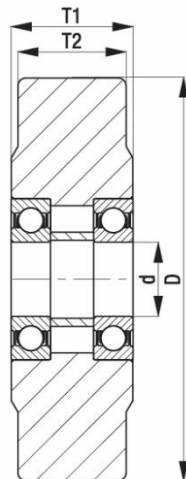

### Cast Nylon Wheel

**Material:** Natural beige cast nylon.

|                             |               |
|-----------------------------|---------------|
| <b>Part number:</b>         | 754376        |
| <b>Wheel diameter (D):</b>  | 500mm         |
| <b>Tread width (T2):</b>    | 130mm         |
| <b>Tread hardness:</b>      | 80° Shore D   |
| <b>Wheel bearing:</b>       | Ball bearings |
| <b>Wheel bore (d):</b>      | 100mm         |
| <b>Hub length (T1):</b>     | 130mm         |
| <b>Load capacity 3km/h:</b> | 15000kg       |
| <b>Rolling resistance:</b>  | Excellent     |
| <b>Operating noise:</b>     | Reasonable    |
| <b>Floor preservation:</b>  | Reasonable    |