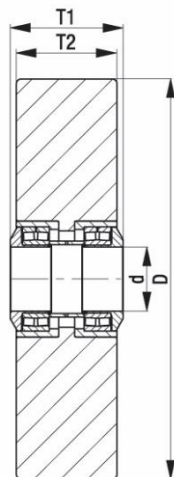

### Cast Nylon Wheel

**Material:** Natural beige cast nylon.

|                             |                           |
|-----------------------------|---------------------------|
| <b>Part number:</b>         | 754378                    |
| <b>Wheel diameter (D):</b>  | 600mm                     |
| <b>Tread width (T2):</b>    | 150mm                     |
| <b>Tread hardness:</b>      | 80° Shore D               |
| <b>Wheel bearing:</b>       | Spherical Roller bearings |
| <b>Wheel bore (d):</b>      | 100mm                     |
| <b>Hub length (T1):</b>     | 170mm                     |
| <b>Load capacity 3km/h:</b> | 21000kg                   |
| <b>Rolling resistance:</b>  | Excellent                 |
| <b>Operating noise:</b>     | Reasonable                |
| <b>Floor preservation:</b>  | Reasonable                |