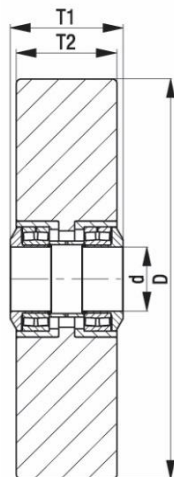

*"Experts in Specialist
Wheels & Tyres"*

PRODUCT INFORMATION

Cast Nylon Wheel

Material: Natural beige cast nylon.

Part number:	754380
Wheel diameter (D):	700mm
Tread width (T2):	200mm
Tread hardness:	80° Shore D
Wheel bearing:	Spherical Roller bearings
Wheel bore (d):	130mm
Hub length (T1):	220mm
Load capacity 3km/h:	30000kg
Rolling resistance:	Excellent
Operating noise:	Reasonable
Floor preservation:	Reasonable