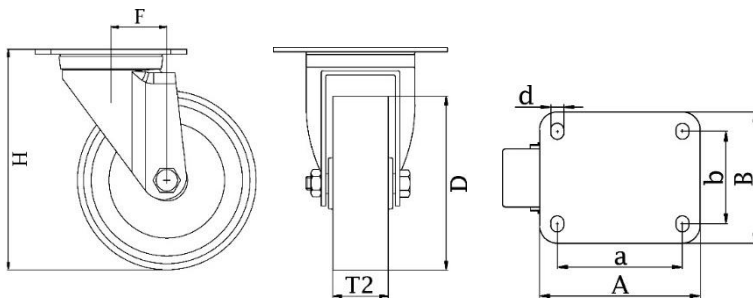

*"Experts in Specialist
Wheels & Tyres"*

PRODUCT INFORMATION

LH Series Top Plate Castor

Material: Zinc plated swivel bracket with top plate fitting.
Natural beige cast nylon wheel.

Part number:	757410
Wheel diameter (D):	65mm
Tread width (T2):	40mm
Tread hardness:	80° Shore D
Wheel bearing:	Ball bearings
Top plate size (AxB):	100x85mm
Fixing hole spacing (axb):	80x60mm
Fixing hole size (d):	9mm
Offset (F):	40mm
Overall height (H):	97mm
Load capacity 3km/h:	650kg
Rolling resistance:	Excellent
Operating noise:	Reasonable
Floor preservation:	Reasonable