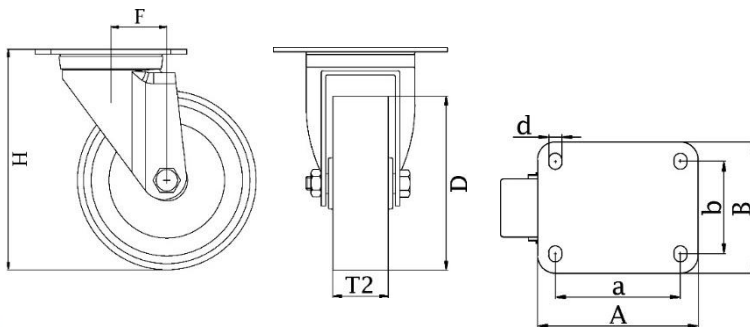

# LH Series Top Plate Castor

**Material:** Zinc plated swivel bracket with top plate fitting.  
Natural beige cast nylon wheel.

<b>Part number:</b>	267666
<b>Wheel diameter (D):</b>	80mm
<b>Tread width (T2):</b>	40mm
<b>Tread hardness:</b>	80° Shore D
<b>Wheel bearing:</b>	Ball bearings
<b>Top plate size (AxB):</b>	100x85mm
<b>Fixing hole spacing (axb):</b>	80x60mm
<b>Fixing hole size (d):</b>	9mm
<b>Offset (F):</b>	45mm
<b>Overall height (H):</b>	120mm
<b>Load capacity 3km/h:</b>	700kg
<b>Rolling resistance:</b>	Excellent
<b>Operating noise:</b>	Reasonable
<b>Floor preservation:</b>	Reasonable