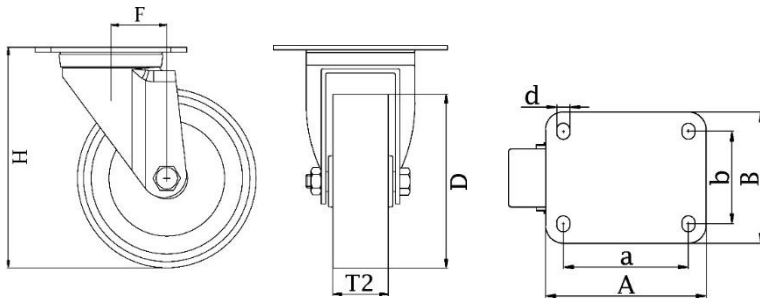

# LH Series Top Plate Castor

**Material:** Zinc plated swivel bracket with top plate fitting.  
Natural beige cast nylon wheel.

<b>Part number:</b>	529510
<b>Wheel diameter (D):</b>	125mm
<b>Tread width (T2):</b>	55mm
<b>Tread hardness:</b>	80° Shore D
<b>Wheel bearing:</b>	Ball bearings
<b>Top plate size (AxB):</b>	140x110mm
<b>Fixing hole spacing (axb):</b>	105x75-80mm
<b>Fixing hole size (d):</b>	11mm
<b>Offset (F):</b>	55mm
<b>Overall height (H):</b>	170mm
<b>Load capacity 3km/h:</b>	900kg
<b>Rolling resistance:</b>	Excellent
<b>Operating noise:</b>	Reasonable
<b>Floor preservation:</b>	Reasonable