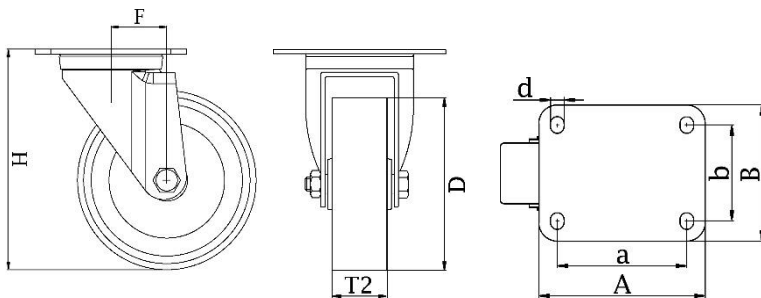

# 300SS Series Stainless Steel Top Plate Castor

**Material:** Swivel bracket in stainless steel with top plate fitting. Wheel with blue solid elastic rubber tyre on nylon centre.

<b>Part number:</b>	250024
<b>Wheel diameter (D):</b>	100mm
<b>Tread width (T2):</b>	36mm
<b>Tread hardness:</b>	70° Shore A
<b>Wheel bearing:</b>	Plain bearing
<b>Top plate size (AxB):</b>	100x85mm
<b>Fixing hole spacing (axb):</b>	80x60mm
<b>Fixing hole size (d):</b>	9mm
<b>Offset (F):</b>	36mm
<b>Overall height (H):</b>	128mm
<b>Load capacity 3km/h:</b>	150kg
<b>Rolling resistance:</b>	Very good
<b>Operating noise:</b>	Very good
<b>Floor preservation:</b>	Very good