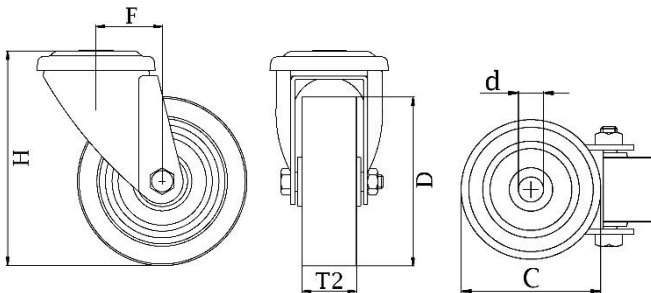

# 300SS Series Stainless Steel Bolt Hole Castor

**Material:** Swivel bracket in stainless steel with bolt hole fitting. Wheel with blue solid elastic rubber tyre on nylon centre.

<b>Part number:</b>	250036
<b>Wheel diameter (D):</b>	80mm
<b>Tread width (T2):</b>	32mm
<b>Tread hardness:</b>	70° Shore A
<b>Wheel bearing:</b>	Plain bearing
<b>Top plate diameter (C):</b>	70mm
<b>Bolt hole (d):</b>	13mm
<b>Offset (F):</b>	38mm
<b>Overall height (H):</b>	105mm
<b>Load capacity 3km/h:</b>	140kg
<b>Rolling resistance:</b>	Very good
<b>Operating noise:</b>	Very good
<b>Floor preservation:</b>	Very good