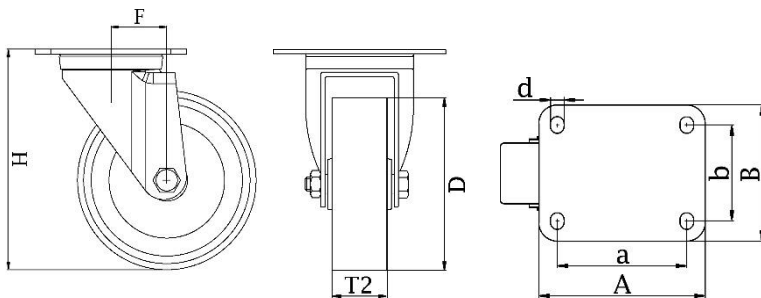

*"Experts in Specialist
Wheels & Tyres"*

PRODUCT INFORMATION

400SS Series Stainless Steel Top Plate Castor

Material: Swivel bracket in stainless steel with top plate fitting. Wheel with red thermoplastic polyurethane tread on nylon centre.

Part number:	435059
Wheel diameter (D):	125mm
Tread width (T2):	35mm
Tread hardness:	98° Shore A
Wheel bearing:	Plain bearing
Top plate size (AxB):	100x85mm
Fixing hole spacing (axb):	80x60mm
Fixing hole size (d):	9mm
Offset (F):	38mm
Overall height (H):	150mm
Load capacity 3km/h:	230kg
Rolling resistance:	Very good
Operating noise:	Good
Floor preservation:	Good