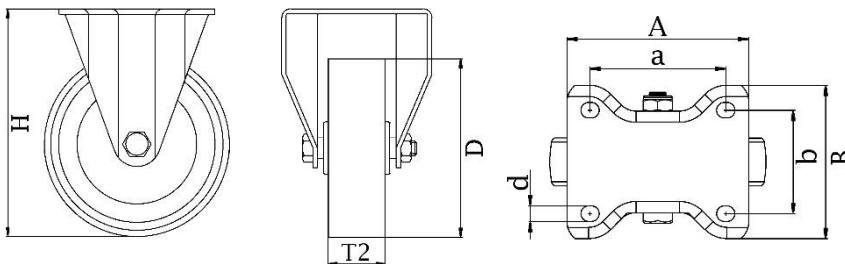

# 400SS Series Stainless Steel Top Plate Castor

**Material:** Fixed bracket in stainless steel with top plate fitting. Wheel with red thermoplastic polyurethane tread on nylon centre.

<b>Part number:</b>	435055
<b>Wheel diameter (D):</b>	125mm
<b>Tread width (T2):</b>	35mm
<b>Tread hardness:</b>	98° Shore A
<b>Wheel bearing:</b>	Plain bearing
<b>Top plate size (AxB):</b>	100x85mm
<b>Fixing hole spacing (axb):</b>	80x60mm
<b>Fixing hole size (d):</b>	9mm
<b>Overall height (H):</b>	150mm
<b>Load capacity 3km/h:</b>	230kg
<b>Rolling resistance:</b>	Very good
<b>Operating noise:</b>	Good
<b>Floor preservation:</b>	Good