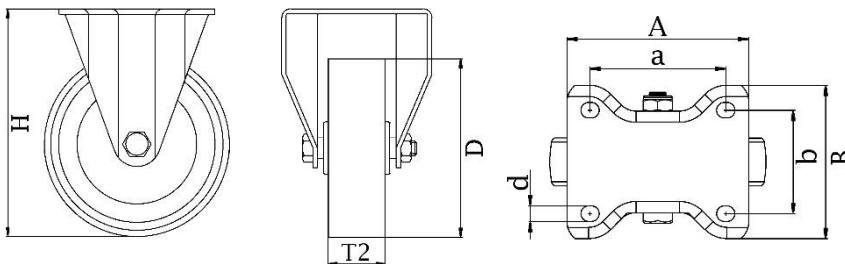

*"Experts in Specialist
Wheels & Tyres"*

PRODUCT INFORMATION

100SS Series Stainless Steel Top Plate Castor

Material: Fixed bracket in stainless steel with top plate fitting. White nylon wheel.

Part number:	250014
Wheel diameter (D):	75mm
Tread width (T2):	23mm
Tread hardness:	70° Shore D
Wheel bearing:	Plain bearing
Top plate size (AxB):	60x60mm
Fixing hole spacing (axb):	38x38/48x48mm
Fixing hole size (d):	6mm
Overall height (H):	100mm
Load capacity 3km/h:	75kg
Rolling resistance:	Excellent
Operating noise:	Reasonable
Floor preservation:	Reasonable