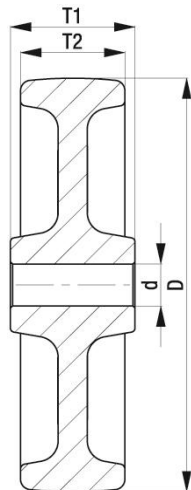

# Heat Resistant Wheel

**Material:** Grey heat resistant thermoplastic.

<b>Part number:</b>	746548
<b>Wheel diameter (D):</b>	200mm
<b>Tread width (T2):</b>	50mm
<b>Tread hardness:</b>	85° Shore D
<b>Temperature range:</b>	-25°C - +250°C
<b>Wheel bearing:</b>	Plain bearing
<b>Wheel bore (d):</b>	20mm
<b>Hub length (T1):</b>	60mm
<b>Load capacity 3km/h:</b>	At +250°C = 360kg
<b>Rolling resistance:</b>	Excellent
<b>Operating noise:</b>	Reasonable
<b>Floor preservation:</b>	Reasonable