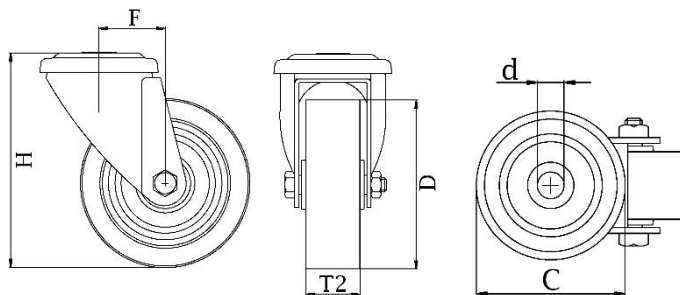

*"Experts in Specialist
Wheels & Tyres"*

PRODUCT INFORMATION

Synthetic Series Bolt Hole Castor

Material: Swivel bracket in high quality nylon 6 with bolt hole fitting. Wheel with grey thermoplastic rubber tread on polypropylene centre.

Part number:	744022
Wheel diameter (D):	100mm
Tread width (T2):	32mm
Tread hardness:	85° Shore A
Wheel bearing:	Single ball bearing
Top plate diameter (C):	55mm
Bolt hole (d):	13mm
Offset (F):	38mm
Overall height (H):	135mm
Load capacity 3km/h:	100kg
Rolling resistance:	Very good
Operating noise:	Good
Floor preservation:	Good