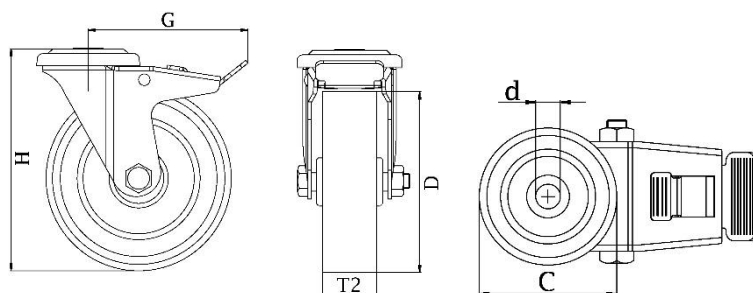

*"Experts in Specialist
Wheels & Tyres"*

PRODUCT INFORMATION

Synthetic Series Bolt Hole Castor

Material: Swivel/brake bracket in high quality nylon 6 with bolt hole fitting.
Wheel with grey thermoplastic rubber tread on polypropylene centre.

Part number:	743075
Wheel diameter (D):	100mm
Tread width (T2):	32mm
Tread hardness:	85° Shore A
Wheel bearing:	Single ball bearing
Top plate diameter (C):	55mm
Bolt hole (d):	13mm
Brake pedal radius (G):	113mm
Overall height (H):	135mm
Load capacity 3km/h:	100kg
Rolling resistance:	Very good
Operating noise:	Good
Floor preservation:	Good