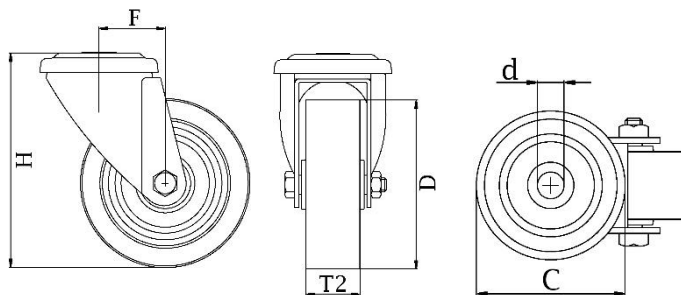

# Synthetic Series Bolt Hole Castor

**Material:** Swivel bracket in high quality nylon 6 with bolt hole fitting. Wheel with grey thermoplastic rubber tread on polypropylene centre.

<b>Part number:</b>	739808
<b>Wheel diameter (D):</b>	125mm
<b>Tread width (T2):</b>	32mm
<b>Tread hardness:</b>	85° Shore A
<b>Wheel bearing:</b>	Single ball bearing
<b>Top plate diameter (C):</b>	55mm
<b>Bolt hole (d):</b>	13mm
<b>Offset (F):</b>	40mm
<b>Overall height (H):</b>	160mm
<b>Load capacity 3km/h:</b>	110kg
<b>Rolling resistance:</b>	Very good
<b>Operating noise:</b>	Good
<b>Floor preservation:</b>	Good