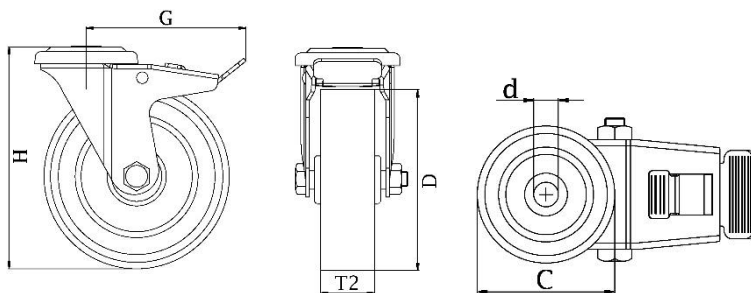

*"Experts in Specialist
Wheels & Tyres"*

PRODUCT INFORMATION

Synthetic Series Bolt Hole Castor

Material: Swivel/brake bracket in high quality nylon 6 with bolt hole fitting.
Wheel with grey thermoplastic rubber tread on polypropylene centre.

Part number:	739813
Wheel diameter (D):	125mm
Tread width (T2):	32mm
Tread hardness:	85° Shore A
Wheel bearing:	Single ball bearing
Top plate diameter (C):	55mm
Bolt hole (d):	13mm
Brake pedal radius (G):	123mm
Overall height (H):	160mm
Load capacity 3km/h:	110kg
Rolling resistance:	Very good
Operating noise:	Good
Floor preservation:	Good