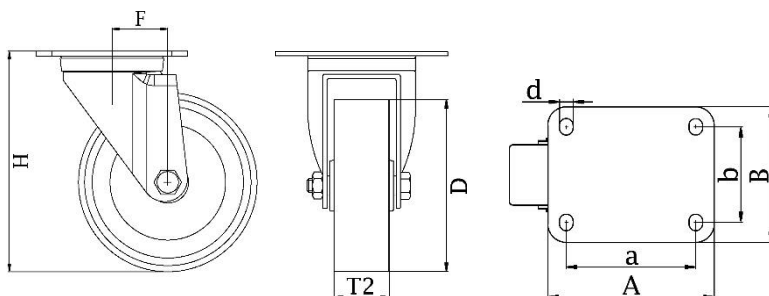

*"Experts in Specialist
Wheels & Tyres"*

PRODUCT INFORMATION

Synthetic Series Top Plate Castor

Material: Swivel bracket in high quality nylon 6 with zinc plated steel top plate fitting. Wheel with grey thermoplastic rubber tread on polypropylene centre.

Part number:	744703
Wheel diameter (D):	100mm
Tread width (T2):	32mm
Tread hardness:	85° Shore A
Wheel bearing:	Single ball bearing
Top plate size (AxB):	90x66mm
Fixing hole spacing (axb):	75x45/61x51mm
Fixing hole size (d):	8.5mm
Offset (F):	38mm
Overall height (H):	138mm
Load capacity 3km/h:	100kg
Rolling resistance:	Very good
Operating noise:	Good
Floor preservation:	Good