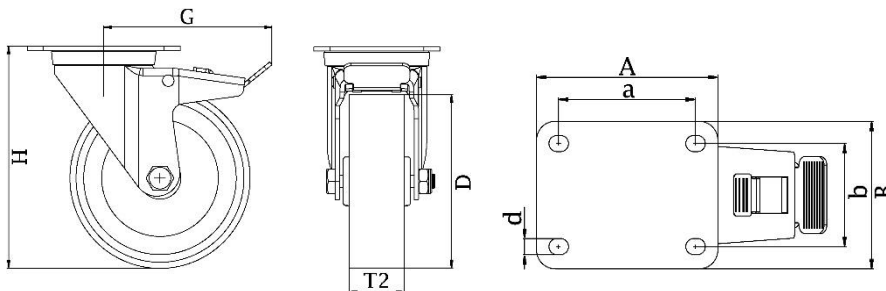

*"Experts in Specialist
Wheels & Tyres"*

PRODUCT INFORMATION

Synthetic Series Top Plate Castor

Material: Swivel/brake bracket in high quality nylon 6 with zinc plated steel top plate fitting. Wheel with grey thermoplastic rubber tread on polypropylene centre.

Part number:	744702
Wheel diameter (D):	100mm
Tread width (T2):	32mm
Tread hardness:	85° Shore A
Wheel bearing:	Single ball bearing
Top plate size (AxB)	90x66mm
Fixing hole spacing (axb):	75x45/61x51mm
Fixing hole size (d):	8.5mm
Brake pedal radius (G):	113mm
Overall height (H):	138mm
Load capacity 3km/h:	100kg
Rolling resistance:	Very good
Operating noise:	Good
Floor preservation:	Good