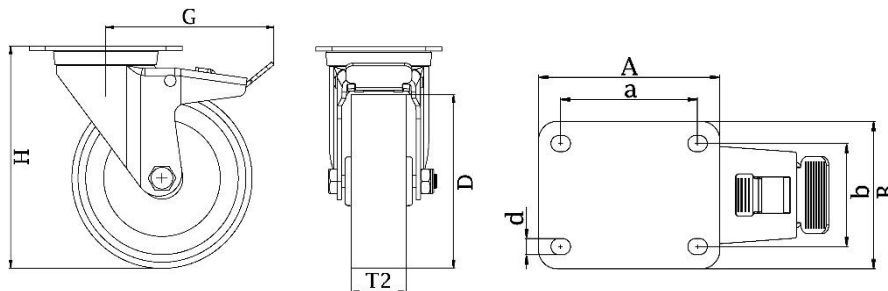

"Experts in Specialist
Wheels & Tyres"

PRODUCT INFORMATION

Synthetic Series Top Plate Castor

Material: Swivel/brake bracket in high quality nylon 6 with zinc plated steel top plate fitting. Wheel with grey thermoplastic rubber tread on polypropylene centre.

Part number:	741717
Wheel diameter (D):	125mm
Tread width (T2):	32mm
Tread hardness:	85° Shore A
Wheel bearing:	Single ball bearing
Top plate size (AxB):	90x66mm
Fixing hole spacing (axb):	75x45/61x51mm
Fixing hole size (d):	8.5mm
Brake pedal radius (G):	123mm
Overall height (H):	163mm
Load capacity 3km/h:	110kg
Rolling resistance:	Very good
Operating noise:	Good
Floor preservation:	Good